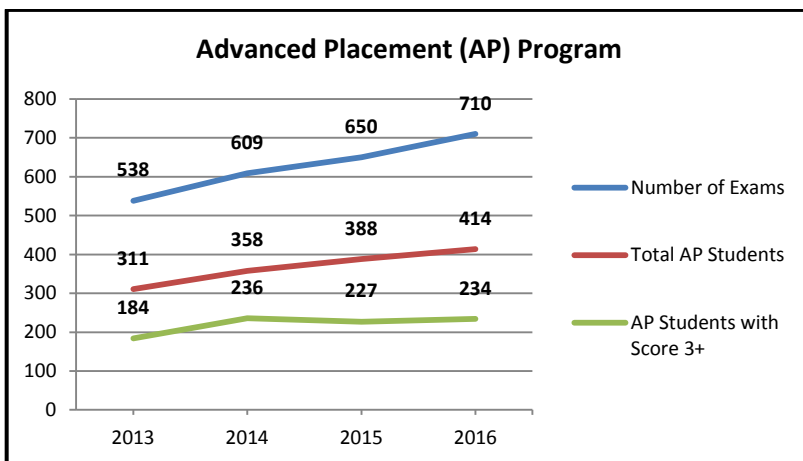

Academic and Testing Statistics

	Mean SAT Scores			Mean ACT Scores
	Critical Reading	Math	Writing	Average
2016	459	487	459	22
2015	461	491	459	22
2014	476	501	476	20

	AP Test Score Distribution		
	5	4	3
Art History			2
Biology	1	11	15
Calculus AB	8	13	10
Calculus BC	4	1	2
Chemistry	4	3	8
English Language & Composition	7	17	21
English Literature & Composition	6	13	28
Environmental Science	1	2	
European History		2	3
Human Geography	6	24	11
Microeconomics		4	8
Music Theory	2	1	
Physics 1		3	5
Psychology	7	33	34
Spanish Language and Culture	10	13	7
Spanish Literature and Culture		1	3
Statistics	1		1
Studio Art: 2-D Design		1	2
Studio Art: Drawing		1	1
U.S. Gov't & Politics	2		2
U.S. History	3	6	9