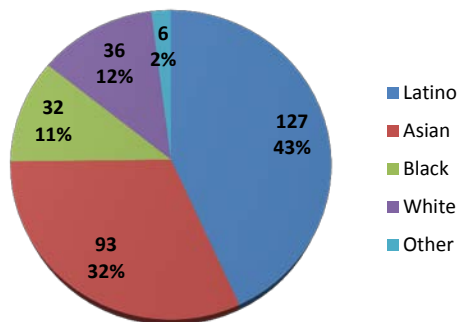

Demographic Breakdown