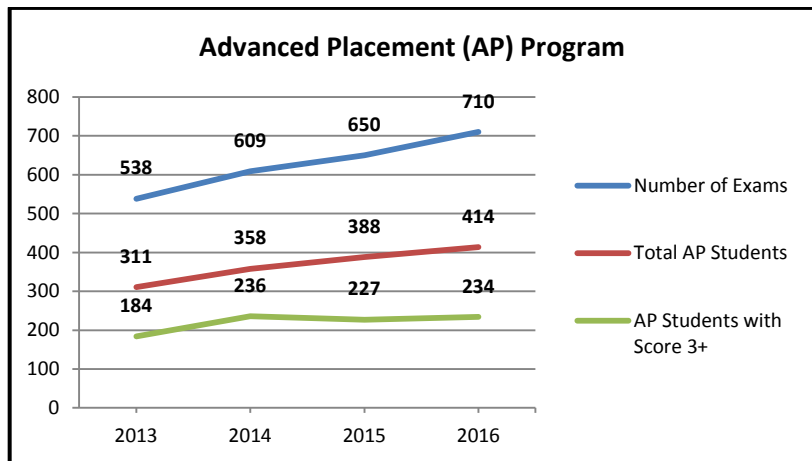

Bergenfield High School

Class of 2017 Profile

80 South Prospect Avenue • Bergenfield, NJ 07621

Phone: 201-385-8600 Fax: 201-385-9412

www.bergenfield.org

Academic and Testing Statistics

	Mean SAT Scores			Mean ACT Scores
	Critical Reading	Math	Writing	Average
2016	459	487	459	22
2015	461	491	459	22
2014	476	501	476	20

	AP Test Score Distribution		
	5	4	3
Art History			2
Biology	1	11	15
Calculus AB	8	13	10
Calculus BC	4	1	2
Chemistry	4	3	8
English Language & Composition	7	17	21
English Literature & Composition	6	13	28
Environmental Science	1	2	
European History		2	3
Human Geography	6	24	11
Microeconomics		4	8
Music Theory	2	1	
Physics 1		3	5
Psychology	7	33	34
Spanish Language and Culture	10	13	7
Spanish Literature and Culture		1	3
Statistics	1		1
Studio Art: 2-D Design		1	2
Studio Art: Drawing		1	1
U.S. Gov't & Politics	2		2
U.S. History	3	6	9

AP Recognition	# of Students
Scholars	51
Scholars with Honor	10
Scholars with Distinction	22
National AP Scholar	5

Class Rank

Rank-in-class is determined by listing all students in a grade from highest to lowest. The highest GPA is ranked #1, the second highest is ranked #2, etc. The Weighted Rank will reflect the additional GPA points given for weighted courses successfully completed.

Curriculum

Bergenfield High School's rigorous and innovative programs are designed to help students be successful in an ever changing global society. We were recognized three years ago as a school on the rise by NJ Magazine. A majority of courses offered are college preparatory and honors classes are offered in Art, English, Foreign Language, Math, Music, Social Studies and Science. College credits are available for students to earn through collaborative programs with Fairleigh Dickinson University, The University of Medicine and Dentistry of New Jersey and Dominican College, as well as dual enrollment programs at Ramapo College, Syracuse University, Fairleigh Dickinson and Bergen Community College. Our school offers 28 Advanced Placement courses and 71% of students take at least 1 AP class by graduation.