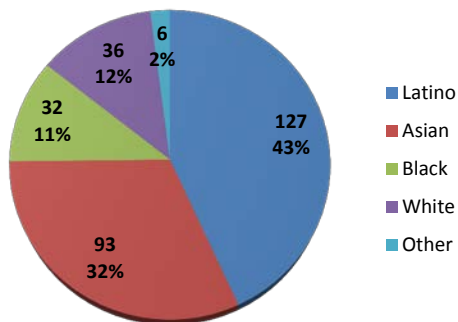

Accreditation

The high school is accredited by the New Jersey State Department of Education and the Middle States Association of Secondary Schools and Colleges. In 2013, the Bergenfield Public Schools became the first in New Jersey to receive district-wide accreditation.

Demographic Breakdown